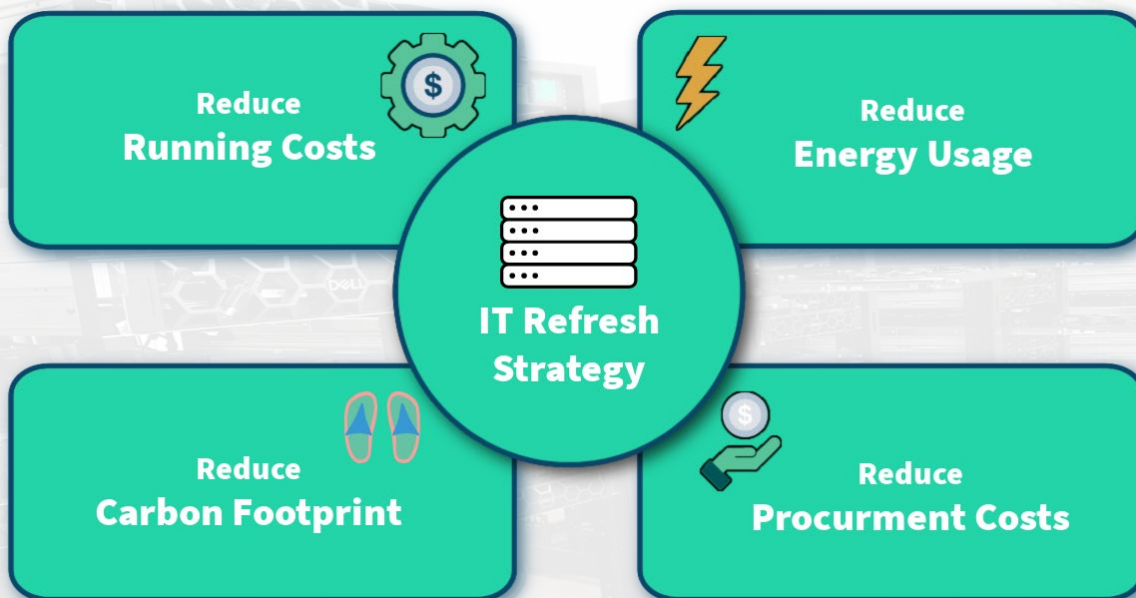

SIRVIS INTERACT: YOUR ONE STOP SHOP FOR SERVER ENERGY OPTIMIZATION

ABOUT SIRVIS INTERACT

Exclusively Distributed by SirviS in North America, SirviS Interact is a machine learning application that provides mid-tier and enterprise data centres with tailored recommendations to significantly lower costs, optimise energy efficiency, and increase sustainability in their server estate.

Published in IEEE research into server efficiency, SirviS Interact is a unique product in today's datacenter market.

Heavily featured in the international trade press, SirviS Interact provides:

Analysis of your current IT hardware with non-intrusive software

3-5 year projections on cost, energy usage, carbon footprint

Vendor neutral IT hardware recommendations

Cost modelling on procurement, maintenance, energy usage

CUSTOMER FEEDBACK:

"Cost savings were up to 53%, energy savings between 34-58% and carbon savings anywhere from 34-46%. Those are great figures in anyone's book and I can see a real use for them not just for Lift and Shift, but also for rack level consolidation and informing our five-year strategy on server refresh."

877-4-SIRVIS
sirvis-interact.com